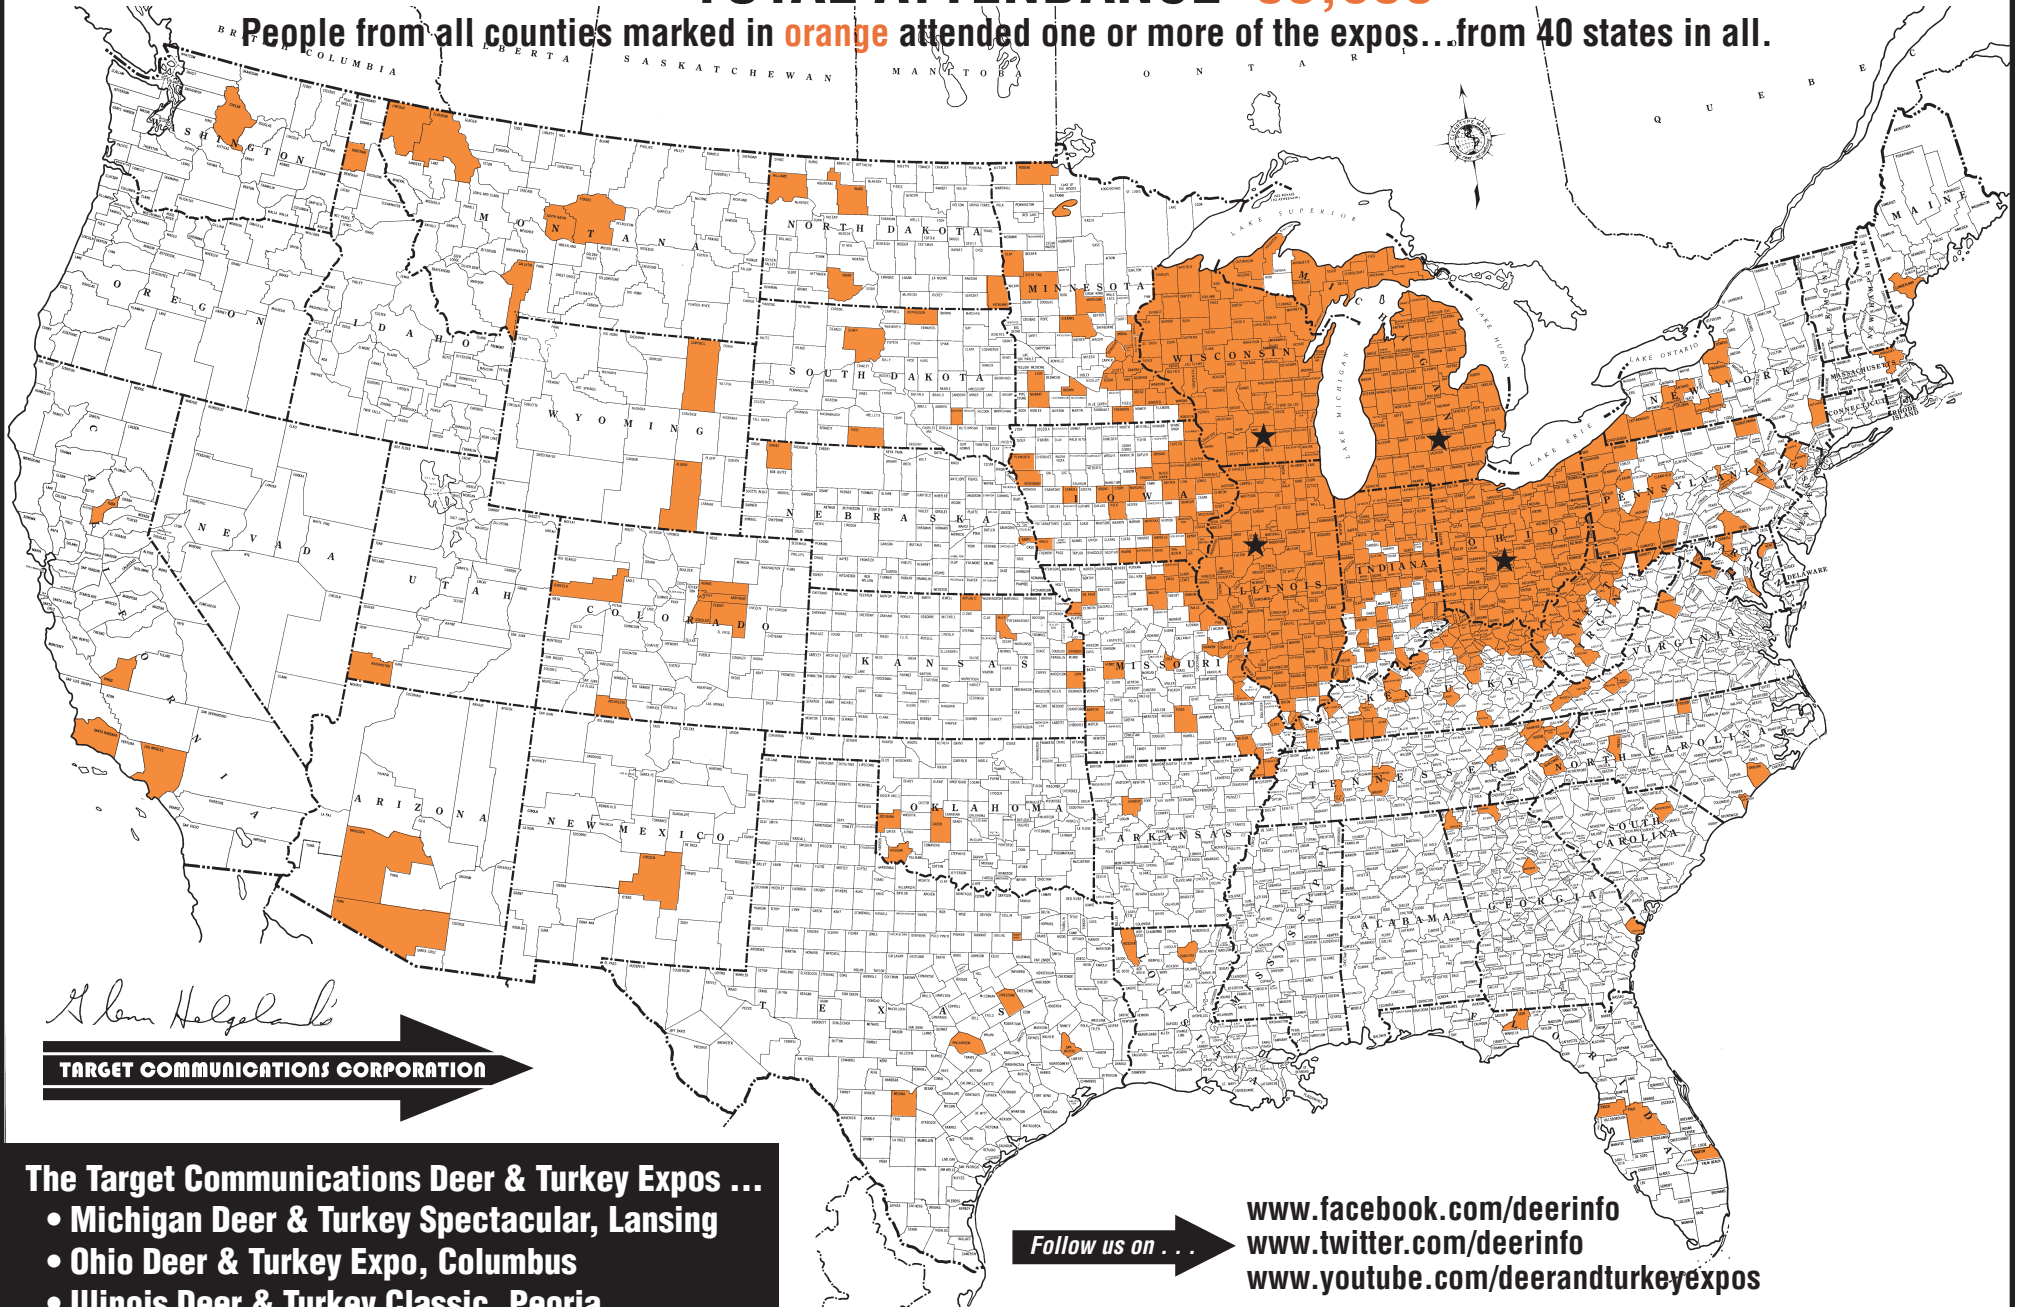

2011 ATTENDEES Target Communications Deer & Turkey Expos

TOTAL ATTENDANCE 83,658

People from all counties marked in orange attended one or more of the expos...from 40 states in all.

Sharon Helgeland

TARGET COMMUNICATIONS CORPORATION

The Target Communications Deer & Turkey Expos ...

- Michigan Deer & Turkey Spectacular, Lansing
- Ohio Deer & Turkey Expo, Columbus
- Illinois Deer & Turkey Classic, Peoria
- Wisconsin Deer & Turkey Expo, Madison